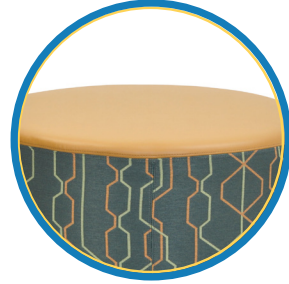

- Adaptable table units with laminate tops and concealed casters are versatile, portable and durable.
- 18" or 21" Height
- 18" • 24" • 30" Square or Round size options.
- Built to last: reinforced inner wood frame and inner wood supports that won't break down or sag over time
- Foam wrapped sides.
- 3/4" Thick high density laminate top.
- 2" tall metal table supports in black, chrome, or silver metallic finish.
- Update your table with standard or custom Wilsonart® laminate finishes.
- Optional glides available.
- CAUTION! do not sit or stand on tables.

Hover Table Square 18" Height

Model #	Description	Gr 1	Gr 2	Gr 3	Gr 4	Gr 5	Gr 6	Gr 7	Gr 8	Gr 9	Gr 10
 HT18S-18	18 Square, 18" Height	930	975	1019	1034	1063	1091	1104	1119	1132	1150
HT24S-18	24 Square, 18" Height	990	1040	1091	1109	1141	1174	1189	1206	1221	1241
HT30S-18	30 Square, 18" Height	1255	1337	1420	1448	1501	1553	1578	1606	1631	1662
HTCUST	Custom Size	Call For Pricing									

Concealed Carpet Casters

Upholstery Combination

Stitching

options & upgrades

Code	Description	List Price
TABLE TOP FINISH		
Standard Choices with matching edge:		
	Black, Carter Oak, Designer White, Empire Mahogany, Fonthill Pear, Kensington Maple, Montana Walnut, Wild Cherry	N/C
SL	Wilsonart® laminate finishes ending with code 60 are available standard choices.	N/C
UL	Upgrade laminate choices, call for pricing.	CFP
TABLE TOP SUPPORT FINISH		
TSB	Table Top Support BLACK finish.	N/C
TSC	Table Top Support CHROME finish.	\$27
TSSM	Table Top Support SILVER METALLIC finish.	N/C
GLIDES/CASTERS		
HGLD	3/4" Nylon Nail-in Glides.	N/C