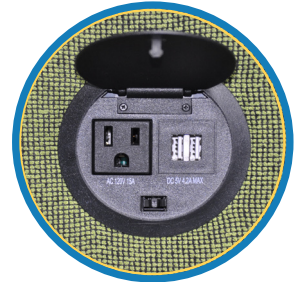

dock SQUARE

When ordering you must specify:

1) Complete model #
2) Leg shape and finish
3) Upholstery and color choice name

Then you may add additional option codes.

Please note:

- When ordering a swing away table top with support arm, a table top finish must also be specified to complete the order.

- Each Dock is custom made by craftsman who can place your power port in any area. Standard left right and center placement will be in the middle of those locations. If you would like to specify exactly where the port(s) is/are placed, please add a comment to the order.

Power Port

options & upgrades